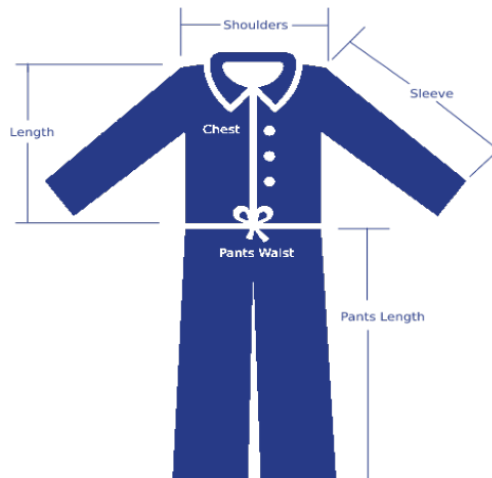

SIZE CHART - CHILDREN PYJAMA

Sizing Dimension (inches)	Year 1	Year 2	Year 3	Year 4
1. Shoulders	10.5	11	11.5	12.5
2. Chest	24	28	30	32
3. Length	13	14.5	16	18
4. Sleeve	10	11	12	13
5. Pants Waist	16 to 24	18 to 28	20 to 30	20 to 30
6. Pants Length	15	17	19	21