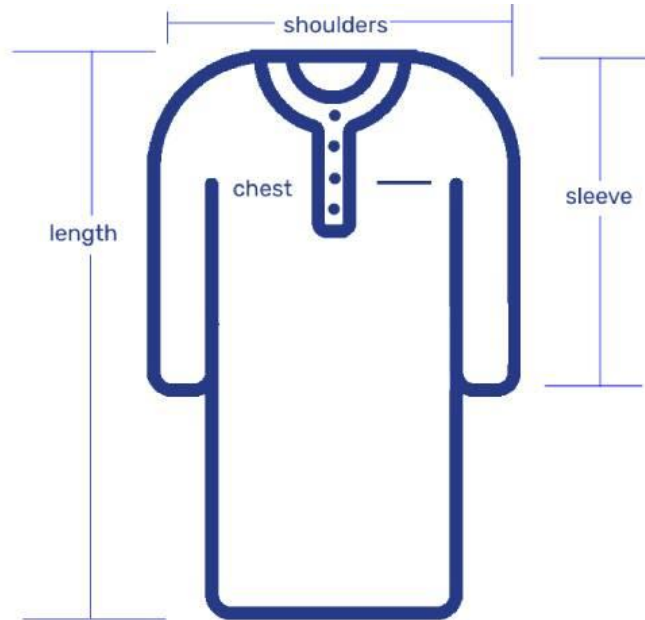

# SIZE CHART - CHILD DISHDASHA

Sizing Dimension (inches)	Year 1	Year 2	Year 3	Year 4
1. Shoulders	9.5	9.5	11	11
2. Chest	23	26	29	31
3. Length	22	24	26	30
4. Sleeve	9.5	9.5	12	12.5

Khamco, LLC. | Qibla, Kuwait City, P.O. Box: 21353, Safat 13074, Kuwait