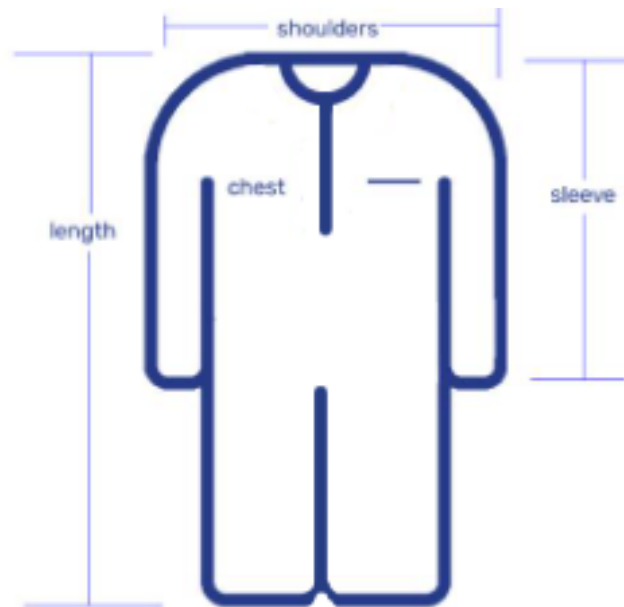

SIZE CHART - CHILD COVERALLS

Sizing Dimension (inches)	Year 1	Year 2	Year 3	Year 4
1. Shoulders	9.5	10.5	11	12
2. Chest	23	26	29	31
3. Length	22	24	26	30
4. Sleeve	9.5	10.5	11.5	12.5

Khamco, LLC. | Qibla, Kuwait City, P.O. Box: 21353, Safat 13074, Kuwait