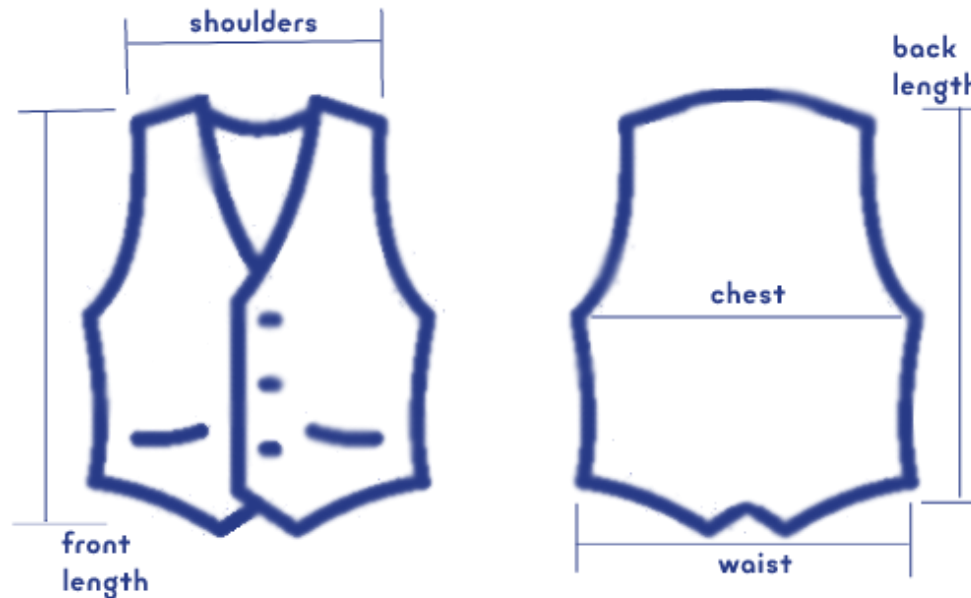

SIZE CHART - VEST

Sizing Dimension (inches)	Small (S)	Medium (M)	Large (L)	Extra Large (XL)
1. Chest	40	42.5	45	47.5
2. Waist	38.5	41	43.5	46
3. Shoulder	14	15	16	17
4. Front Length	26	27	28	29
5. Back Length	21	23	24	25